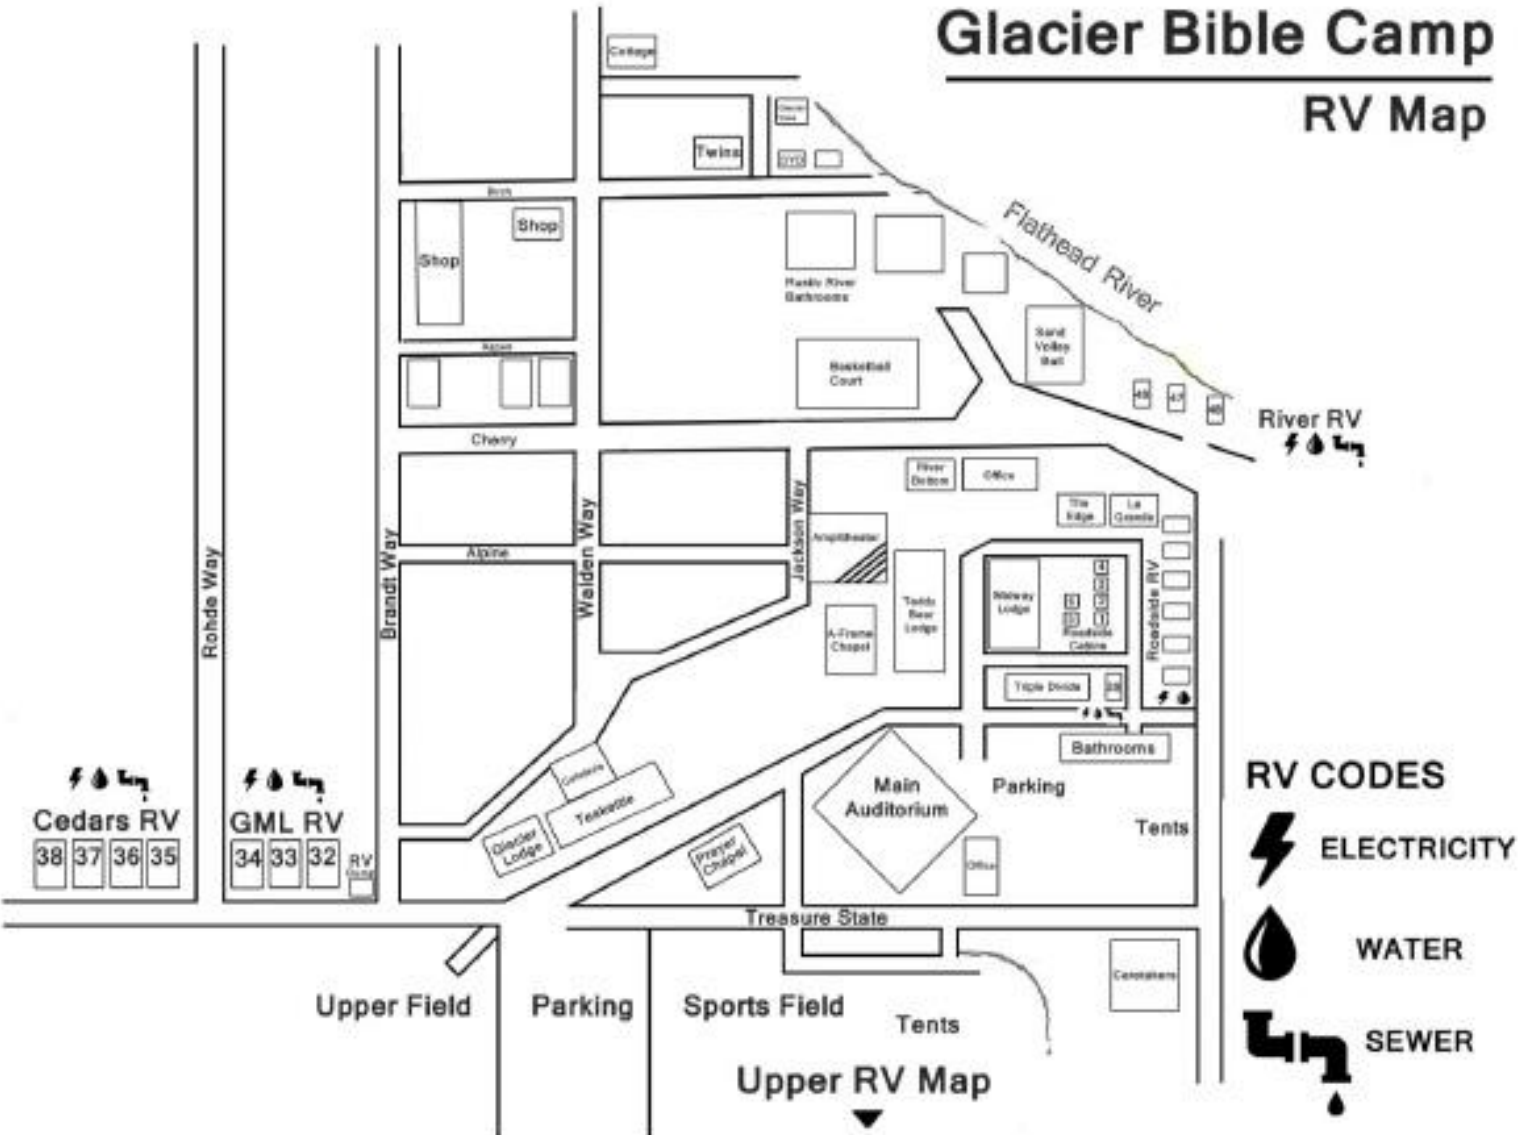

Glacier Bible Camp

RV Map

RV CODES

-  ELECTRICITY
-  WATER
-  SEWER

Upper RV Map

RV Field Layout