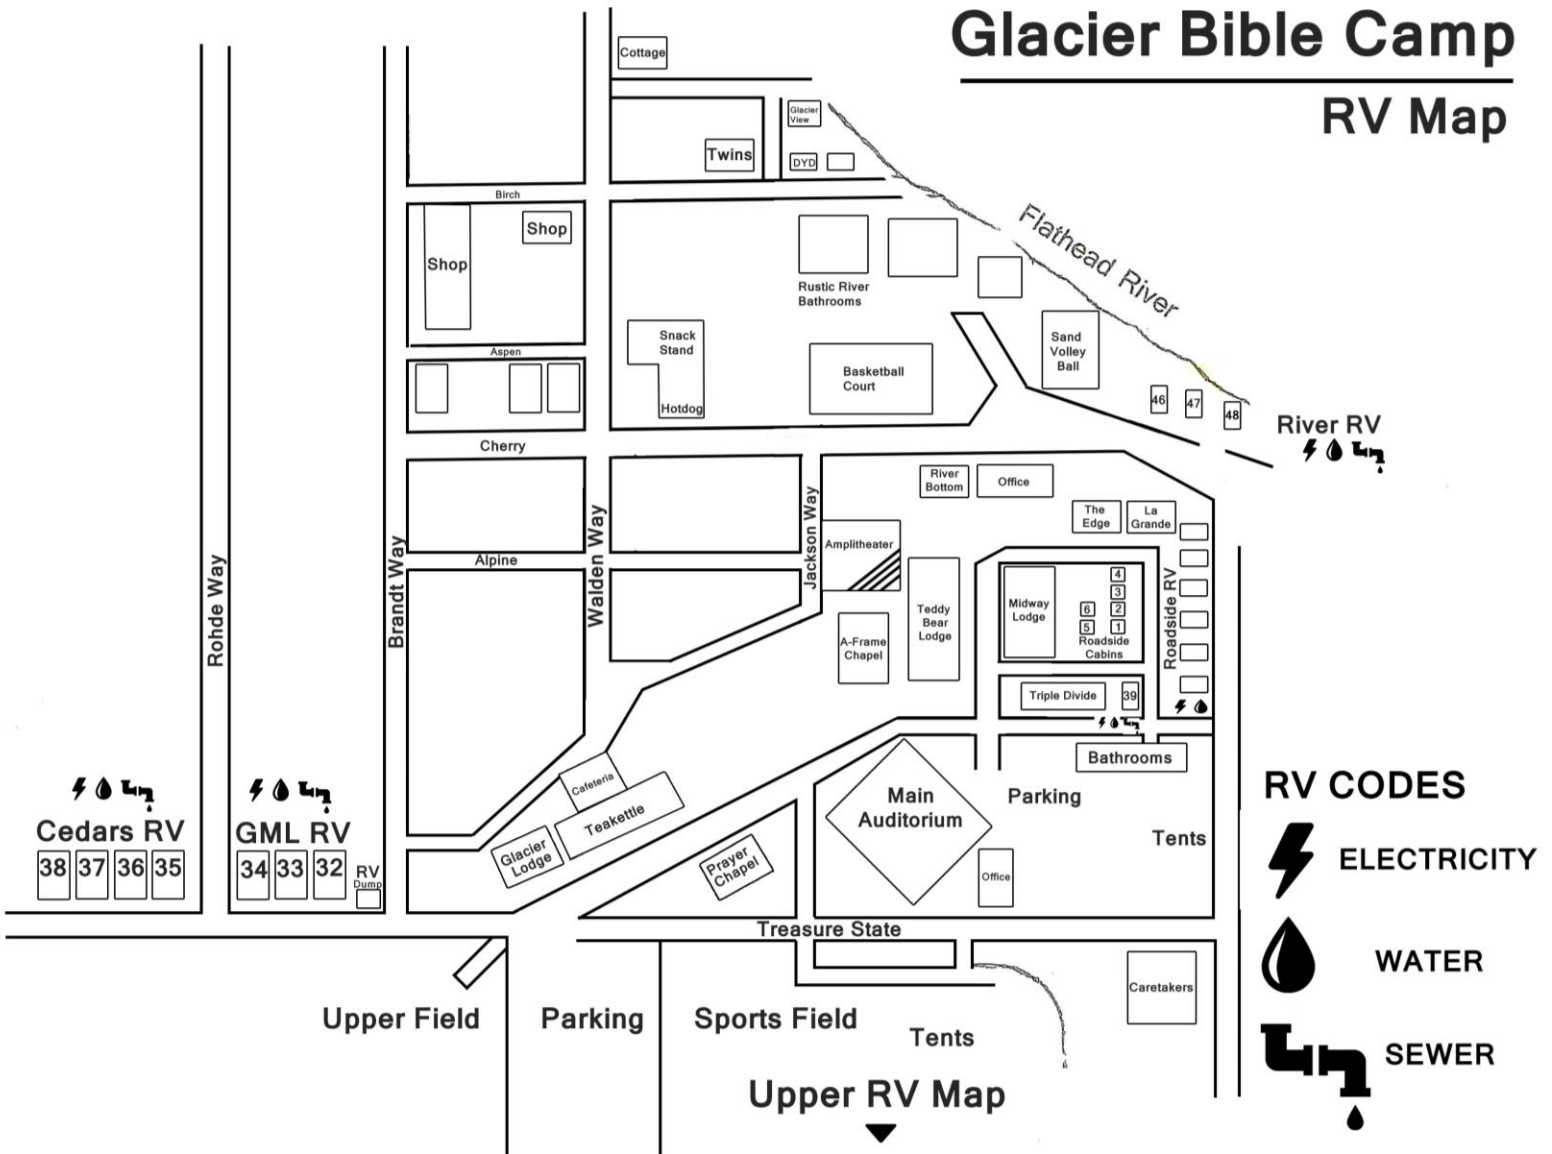

Glacier Bible Camp

RV Map

RV CODES

-  ELECTRICITY
-  WATER
-  SEWER

RV Field Layout